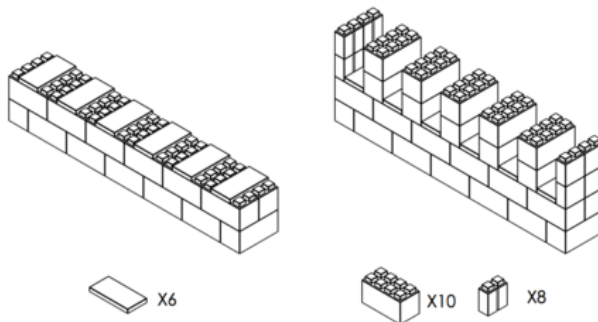

MANUAL DE INSTRUÇÕES DE MONTAGEM – MESAS E CONSOLES

Aparadores e Móveis para TV - 1,22 Mts

ITEM NO.	DESCRIPTION	QTY.
1	Full Block	22
2	Quarter Block	8
3	Cap Block 6x12"	12

Aparadores e Móveis para TV - 1,83 Mts

ITEM NO.	DESCRIPTION	QTY.
1	Full Block	34
2	Quarter Block	8
3	Cap Block 6x12"	18

Moderna Base de Mesa

8 Blocos Full-size (Adequado para vidro ou outro tampo)

X5

X3

Base de Mesa - 36" x 30" quadrado

27 Blocos Full-size (Adequado para vidro ou outro tampo)

X9

X9

X9

Mesa Quadrada Sólida - 0,61 Mts

ITEM NO.	DESCRIPTION	QTY.
1	Full Block	24
2	Cap Block 6x12"	8

MESA aberta - 18" x 48" x 37"

ITEM NO.	DESCRIPTION	QTY.
1	Full Block	37
2	Cap Block	16
3	48" Lintel	3
4	Half Block	6

Open Table 18"x48"x37"

MESA aberta - 24" X 48" X 37"

ITEM NO.	DESCRIPTION	QTY.
1	Full Block	73
2	Cap Block	32
3	48" Lintel	4
4	Half Block	1
5	Quarter Block	16

Open Table 24"x48"x37"

www.everblocksystems.com