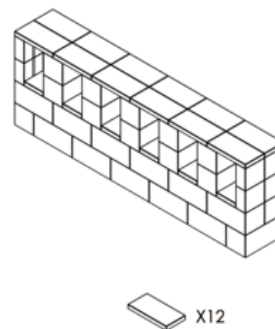

MANUAL DE INSTRUÇÕES DE MONTAGEM – MESAS E CONSOLES

Aparadores e Móveis para TV - 1,22 Mts

ITEM NO.	DESCRIPTION	QTY.
1	Full Block	22
2	Quarter Block	8
3	Cap Block 6x12"	12

Aparadores e Móveis para TV - 1,83 Mts

ITEM NO.	DESCRIPTION	QTY.
1	Full Block	34
2	Quarter Block	8
3	Cap Block 6x12"	18

Moderna Base de Mesa

8 Blocos Full-size (Adequado para vidro ou outro tampo)

X5

X3

Base de Mesa - 36" x 30" quadrado

27 Blocos Full-size (Adequado para vidro ou outro tampo)

X9

X9

X9

Mesa Quadrada Sólida - 0,61 Mts

ITEM NO.	DESCRIPTION	QTY.
1	Full Block	24
2	Cap Block 6x12"	8

MESA aberta - 18" x 48" x 37"

ITEM NO.	DESCRIPTION	QTY.
1	Full Block	37
2	Cap Block	16
3	48" Lintel	3
4	Half Block	6

Open Table 18"x48"x37"

MESA aberta - 24" X 48" X 37"

ITEM NO.	DESCRIPTION	QTY.
1	Full Block	73
2	Cap Block	32
3	48" Lintel	4
4	Half Block	1
5	Quarter Block	16

Open Table 24"x48"x37"

www.everblocksystems.com