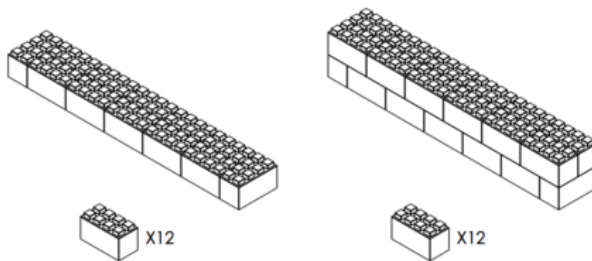

MANUAL DE INSTRUÇÕES DE MONTAGEM – MESAS E CONSOLES

Aparadores e Móveis para TV - 1,22 Mts

ITEM NO.	DESCRIPTION	QTY.
1	Full Block	22
2	Quarter Block	8
3	Cap Block 6x12"	12

Aparadores e Móveis para TV - 1,83 Mts

ITEM NO.	DESCRIPTION	QTY.
1	Full Block	34
2	Quarter Block	8
3	Cap Block 6x12"	18

Moderna Base de Mesa

8 Blocos Full-size (Adequado para vidro ou outro tampo)

X5

X3

Base de Mesa - 36" x 30" quadrado

27 Blocos Full-size (Adequado para vidro ou outro tampo)

X9

X9

X9

Mesa Quadrada Sólida - 0,61 Mts

ITEM NO.	DESCRIPTION	QTY.
1	Full Block	24
2	Cap Block 6x12"	8

MESA aberta - 18" x 48" x 37"

ITEM NO.	DESCRIPTION	QTY.
1	Full Block	37
2	Cap Block	16
3	48" Lintel	3
4	Half Block	6

Open Table 18"x48"x37"

MESA aberta - 24" X 48" X 37"

ITEM NO.	DESCRIPTION	QTY.
1	Full Block	73
2	Cap Block	32
3	48" Lintel	4
4	Half Block	1
5	Quarter Block	16

Open Table 24"x48"x37"

www.everblocksystems.com