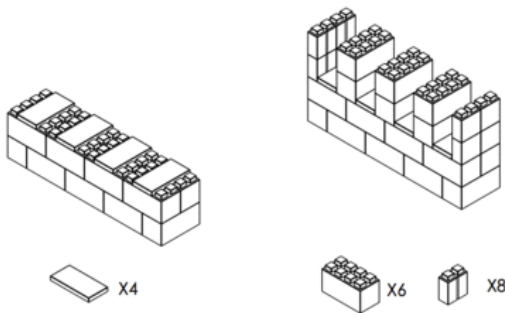

MANUAL DE INSTRUÇÕES DE MONTAGEM – MESAS E CONSOLES

Aparadores e Móveis para TV - 1,22 Mts

ITEM NO.	DESCRIPTION	QTY.
1	Full Block	22
2	Quarter Block	8
3	Cap Block 6x12"	12

Aparadores e Móveis para TV - 1,83 Mts

ITEM NO.	DESCRIPTION	QTY.
1	Full Block	34
2	Quarter Block	8
3	Cap Block 6x12"	18

Moderna Base de Mesa

8 Blocos Full-size (Adequado para vidro ou outro tampo)

X5

X3

Base de Mesa - 36" x 30" quadrado

27 Blocos Full-size (Adequado para vidro ou outro tampo)

X9

X9

X9

Mesa Quadrada Sólida - 0,61 Mts

ITEM NO.	DESCRIPTION	QTY.
1	Full Block	24
2	Cap Block 6x12"	8

MESA aberta - 18" x 48" x 37"

ITEM NO.	DESCRIPTION	QTY.
1	Full Block	37
2	Cap Block	16
3	48" Lintel	3
4	Half Block	6

Open Table 18"x48"x37"

MESA aberta - 24" X 48" X 37"

ITEM NO.	DESCRIPTION	QTY.
1	Full Block	73
2	Cap Block	32
3	48" Lintel	4
4	Half Block	1
5	Quarter Block	16

Open Table 24"x48"x37"

www.everblocksystems.com