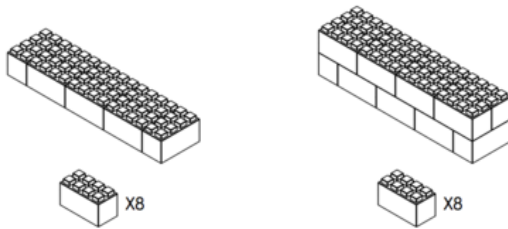

MANUAL DE INSTRUÇÕES DE MONTAGEM – MESAS E CONSOLES

Aparadores e Móveis para TV - 1,22 Mts

ITEM NO.	DESCRIPTION	QTY.
1	Full Block	22
2	Quarter Block	8
3	Cap Block 6x12"	12

Aparadores e Móveis para TV - 1,83 Mts

ITEM NO.	DESCRIPTION	QTY.
1	Full Block	34
2	Quarter Block	8
3	Cap Block 6x12"	18

Moderna Base de Mesa

8 Blocos Full-size (Adequado para vidro ou outro tampo)

X5

X3

Base de Mesa - 36" x 30" quadrado

27 Blocos Full-size (Adequado para vidro ou outro tampo)

X9

X9

X9

Mesa Quadrada Sólida - 0,61 Mts

ITEM NO.	DESCRIPTION	QTY.
1	Full Block	24
2	Cap Block 6x12"	8

MESA aberta - 18" x 48" x 37"

ITEM NO.	DESCRIPTION	QTY.
1	Full Block	37
2	Cap Block	16
3	48" Lintel	3
4	Half Block	6

Open Table 18"x48"x37"

MESA aberta - 24" X 48" X 37"

ITEM NO.	DESCRIPTION	QTY.
1	Full Block	73
2	Cap Block	32
3	48" Lintel	4
4	Half Block	1
5	Quarter Block	16

Open Table 24"x48"x37"

www.everblocksystems.com